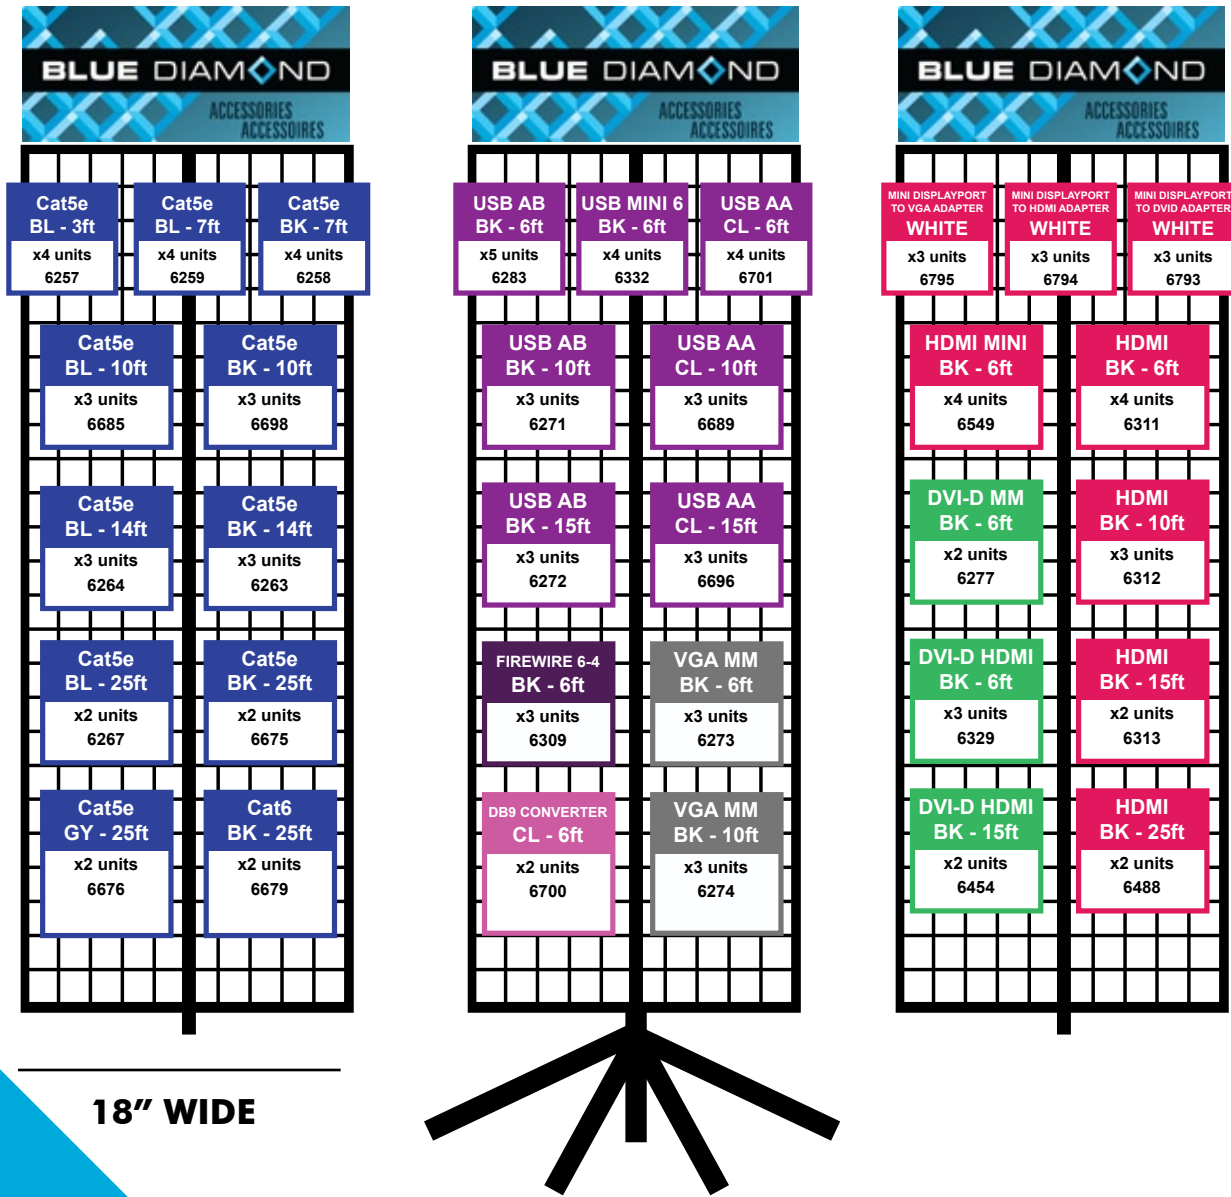

45.5" TALL

36" WIDE

Note: Rendering is not to scale. Take note of measurements listed

Regular Dealer Cost:	\$750.40
Instant Savings:	\$50.41
Special Dealer Cost:	\$699.99
Dealer Profit:	\$1,165.05 Margin: 62%

45.5" TALL

54" WIDE

Note: Rendering is not to scale. Take note of measurements listed

Regular Dealer Cost:	\$1,005.60
Instant Savings:	\$105.61
Special Dealer Cost:	\$899.99
Dealer Profit:	\$1,439.88 Margin: 65%

45.5" TALL

72" WIDE

Note: Rendering is not to scale. Take note of measurements listed

Regular Dealer Cost:	\$1,251.90
Instant Savings:	\$151.91
Special Dealer Cost:	\$1099.99
Dealer Profit:	\$1,439.88 Margin: 66%

THREE SIDED RACK

The Three-Sided Spinning Display provides dealers with the perfect product mix of core Blue-Diamond cables. For stores that don't have the wall space, or wish to sell more, via an attractive single unit display.