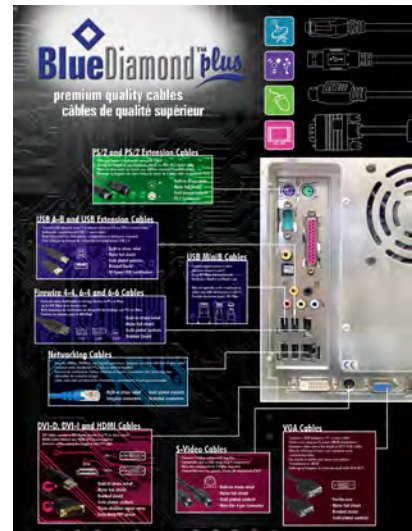

TOMAURI MERCHANDISING PROGRAM

Additional Available Display Racks

Available Rack Signage

4-Sided Spinner

2-Sided Static

Rack Accessories

6 inch peg

9 inch peg

Re-order Tag

BlueDiamond Cable Poster